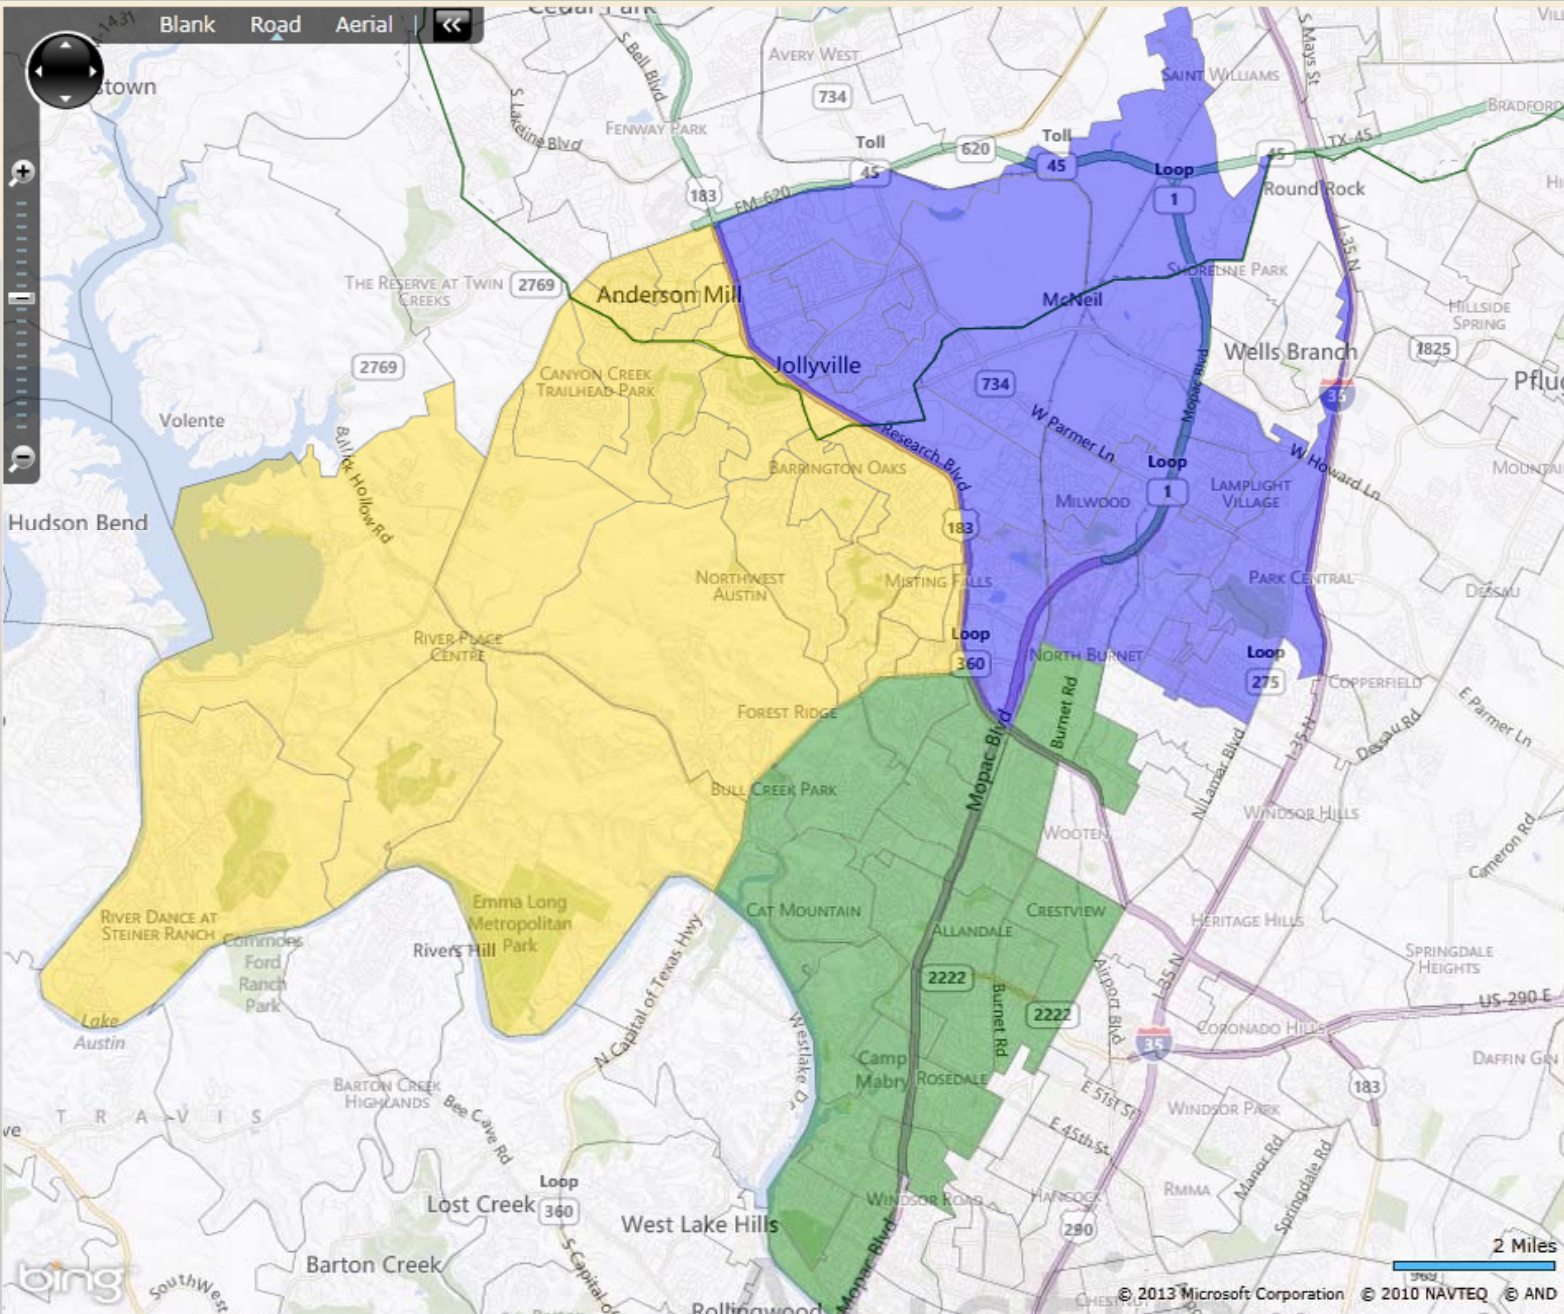

File

Texas Scenario CD

Use 113th Congress Shapes

Show

Vote Districts City/Town Lines Old CDs Color By

Counties Vote Dist Lines City Names New CD Population

Cnty Names CD Labels Town Names Old/New CD Election

Tools **Area Views** **Help**

About

#CDs 10

Zoom Level 12

Color Opacity

Change Scenario Change Colors **Color Districts**

State Pop 25,145,554 Renumber

CD	Population	Deviation
0	24,899,065	-24,899,065
1	87,950	-2,426,605
2	77,076	-2,437,479
3	0	-2,514,555
4	0	-2,514,555
5	81,463	-2,433,092
6	0	-2,514,555
7	0	-2,514,555
8	0	-2,514,555
9	0	-2,514,555
10	0	-2,514,555

CD 10

Total Population

All	Pop	%
Tot	0	0 (100)
Wh	0	0 (100)
Bl	0	0 (100)
Hisp	0	0 (100)
Asn	0	0 (100)
Nat	0	0 (100)
Oth	0	0 (100)

President 2008

	Votes	%
Oba	0	0 (100)
McC	0	0 (100)
Other	0	0 (100)

Registered Voters

	Voters	%
VR	0	0 (100)
SSVR	0	0 (100)