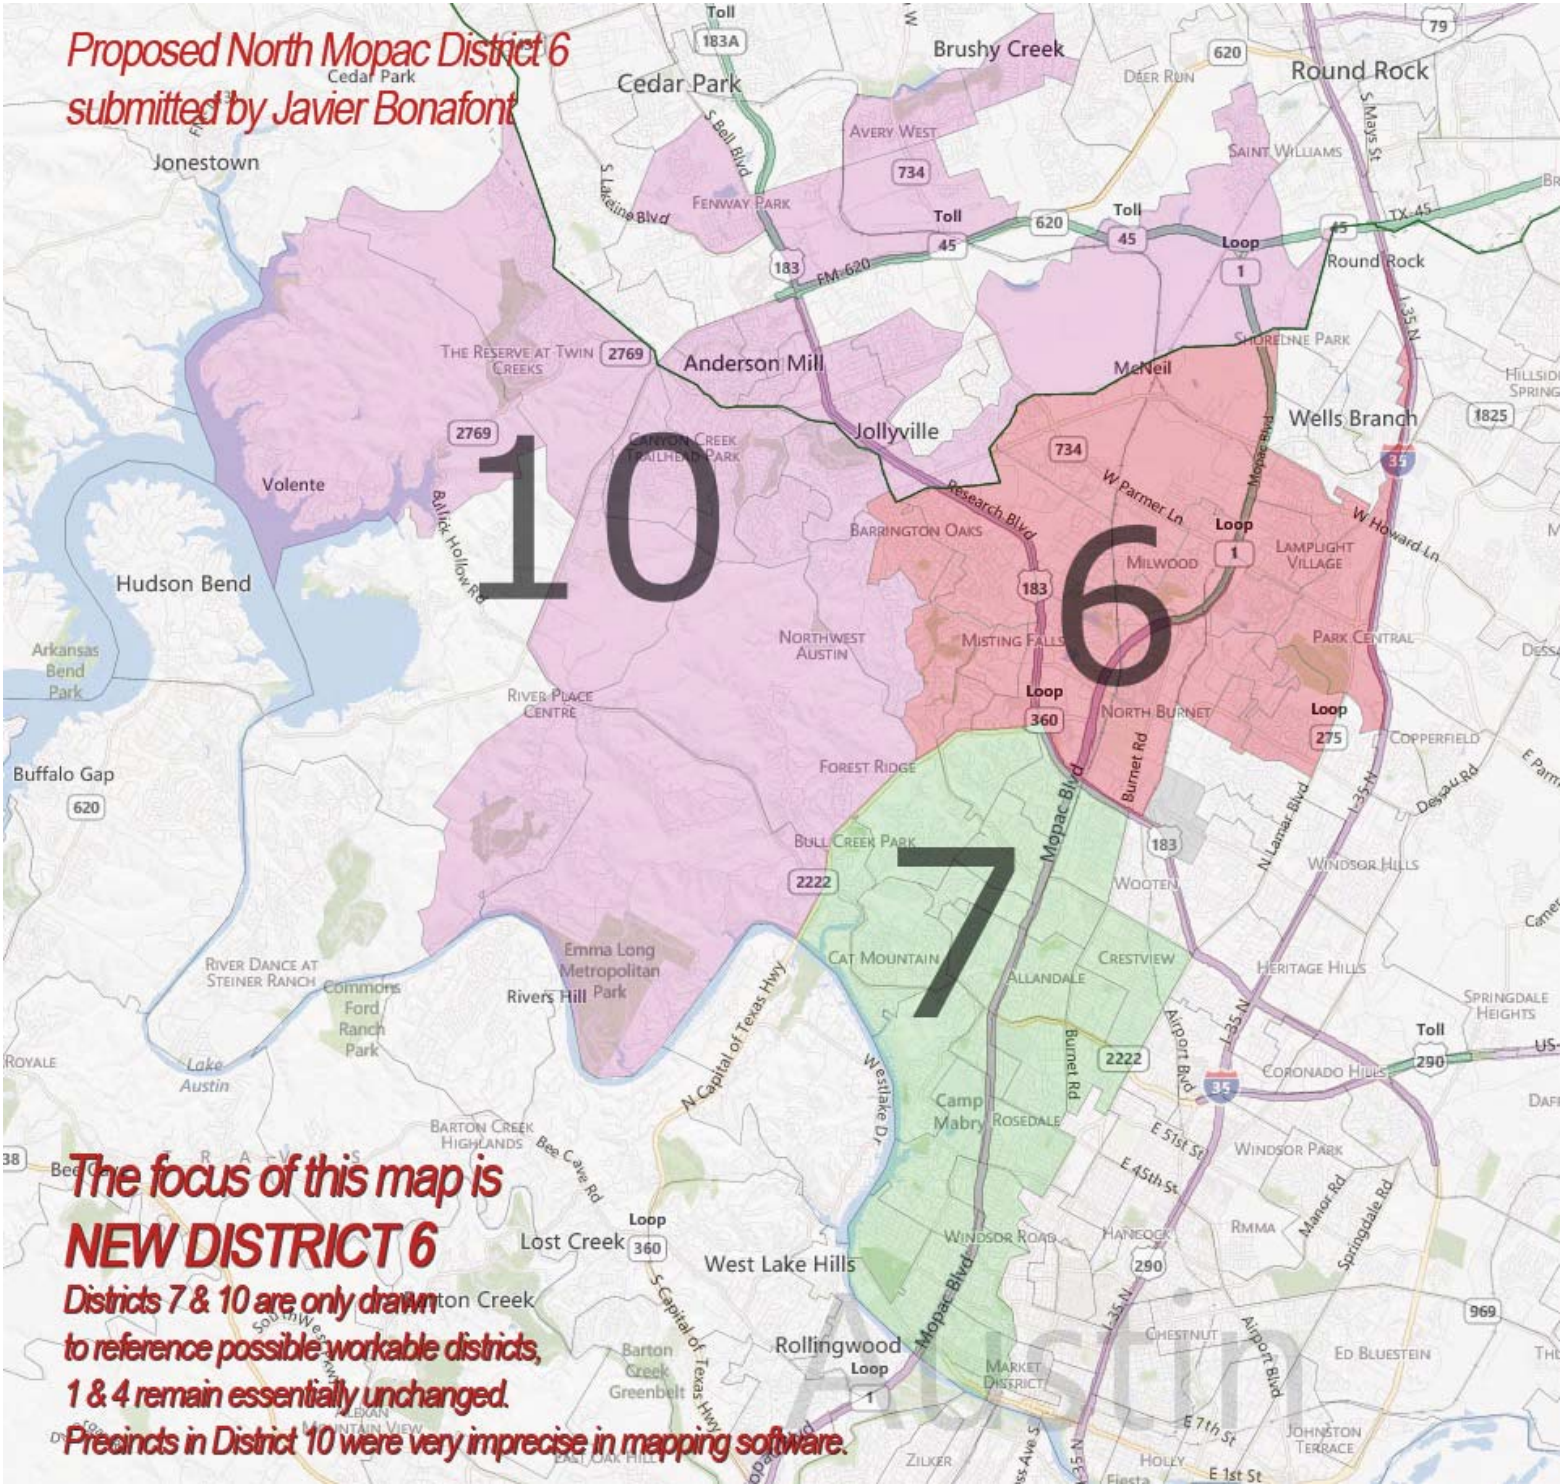

*Proposed North Mopac District 6
submitted by Javier Bonafont*

*The focus of this map is
NEW DISTRICT 6
Districts 7 & 10 are only drawn
to reference possible workable districts,
1 & 4 remain essentially unchanged.
Precincts in District 10 were very imprecise in mapping software.*