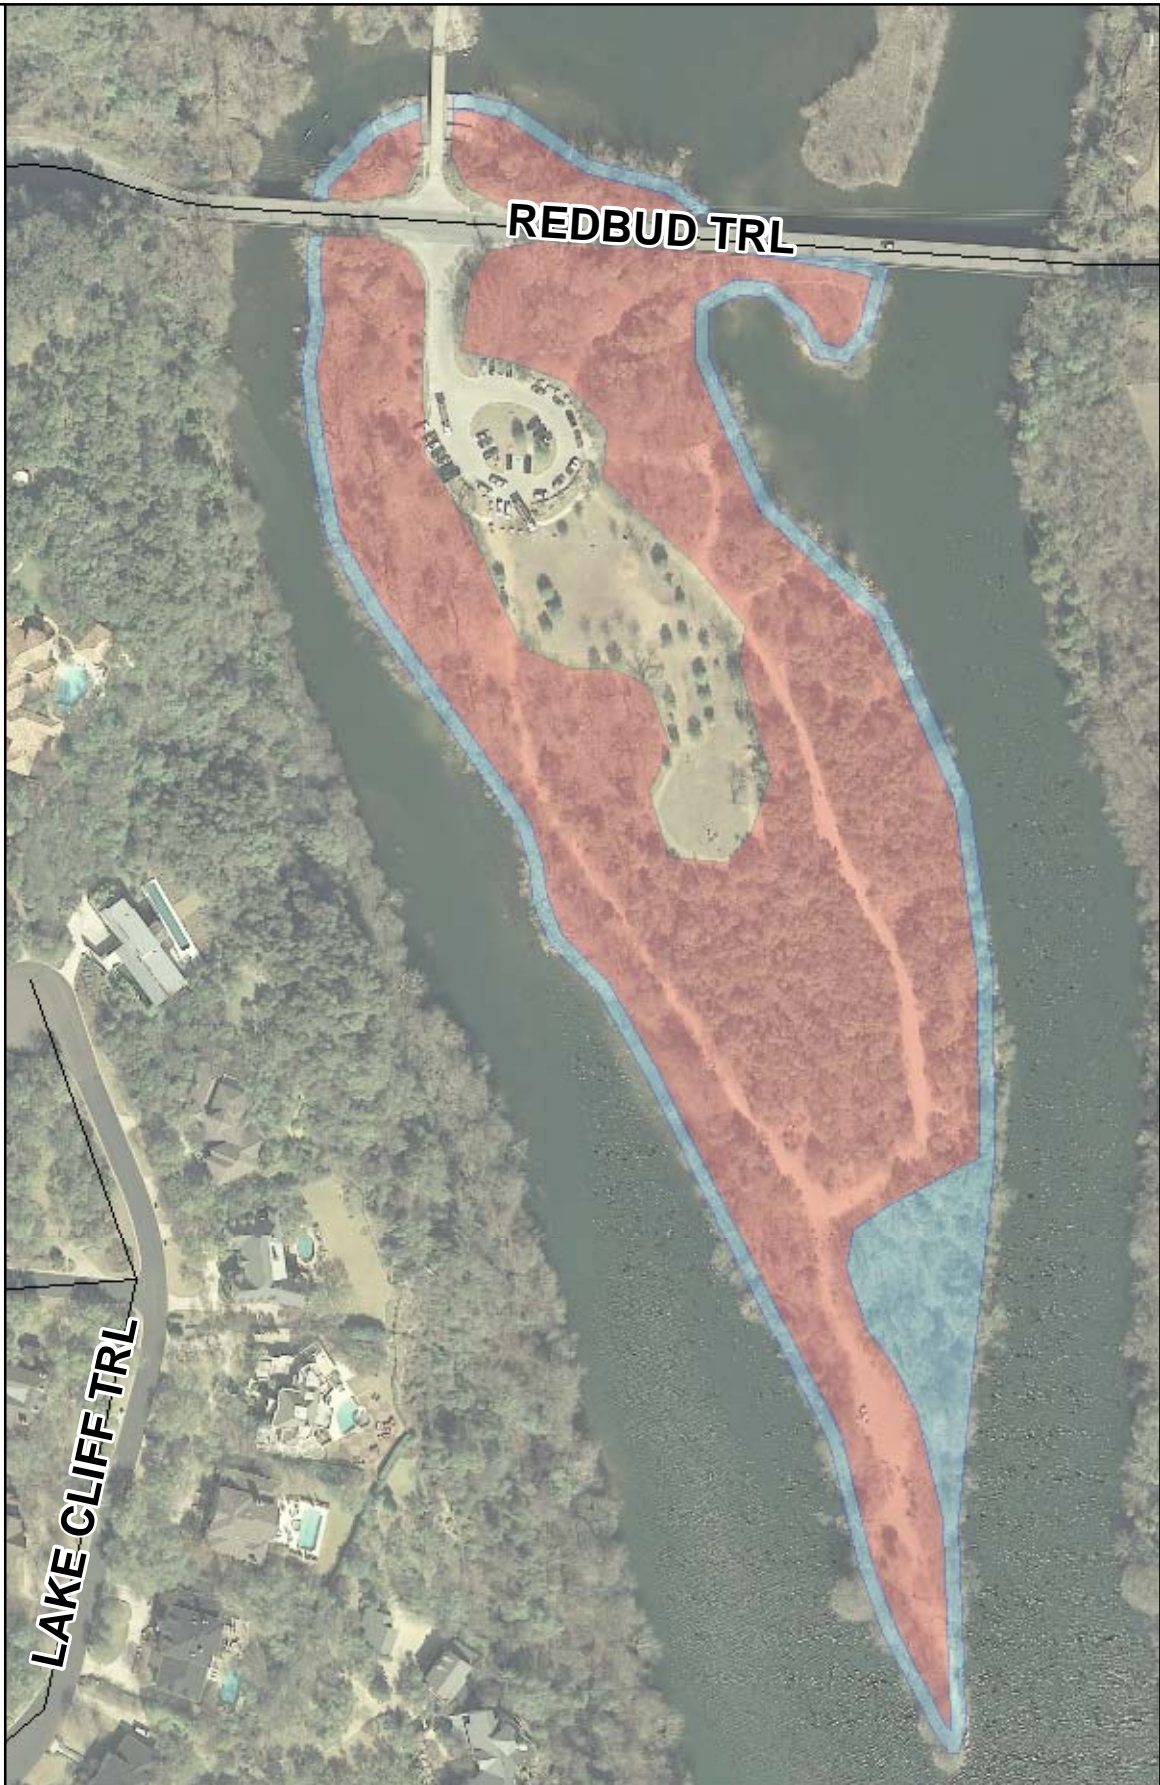

Riparian Species

Large-growing

- Green Ash
- Bald Cypress
- Basswood
- Cottonwood
- Hackberry
- Sycamore
- Walnut, Black

Small-growing

- Beautyberry, American
- Buttonbush
- Elderberry
- Mulberry, Red

Red Bud Isle: Proposed Planting Area

Legend

- Seedling Planting Areas**
- 1 - Upland Species
 - 2 - Riparian Species

This map has been produced by the Parks and Recreation Department for the sole purpose of geographic reference. No warranty is made by the City of Austin regarding specific accuracy or completeness.